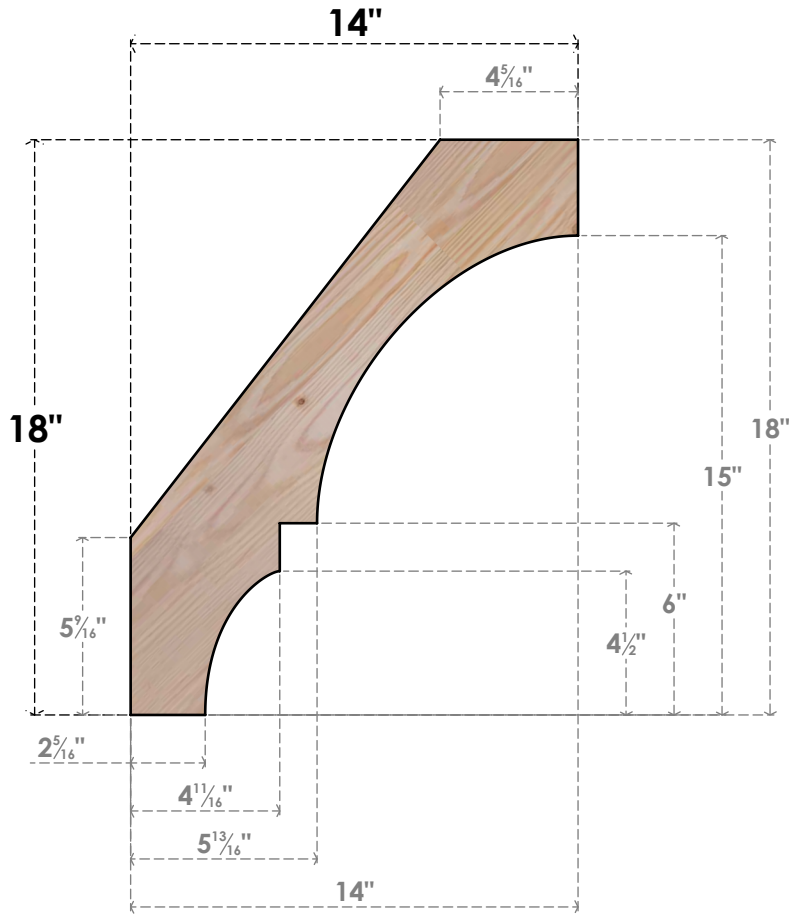

BRC06X14X18BOA00SDF

5 1/2"W X 14"D X 18"H BALBOA SMOOTH BRACE, DOUGLAS FIR

SIDE

FRONT

EKENA MILLWORK
 2300 WEST MAIN ST.
 CLARKSVILLE, TX 75426
 TOLL FREE: 866-607-0453
 WWW.EKENAMILLWORK.COM

NOTES

1. INSTALLATION TO BE COMPLETED IN ACCORDANCE WITH MANUFACTURER'S SPECIFICATIONS.
2. DRAWING MAY NOT BE TO SCALE
3. THIS DRAWING IS INTENDED FOR DESIGN AND PLANNING PURPOSES ONLY.
4. ALL INFORMATION CONTAINED HEREIN WAS CURRENT AT THE TIME OF DEVELOPMENT BUT MUST BE REVIEWED AND APPROVED BY THE PRODUCT MANUFACTURER TO BE CONSIDERED ACCURATE.
5. PRODUCTS ARE NOT KILN DRIED. THIS ITEM IS UNIQUE AND WILL CONTAIN THE NATURAL VARIATIONS THAT THE WOOD SPECIES OFFERS. THIS MAY RESULT IN VARIATIONS UP TO 1/4"